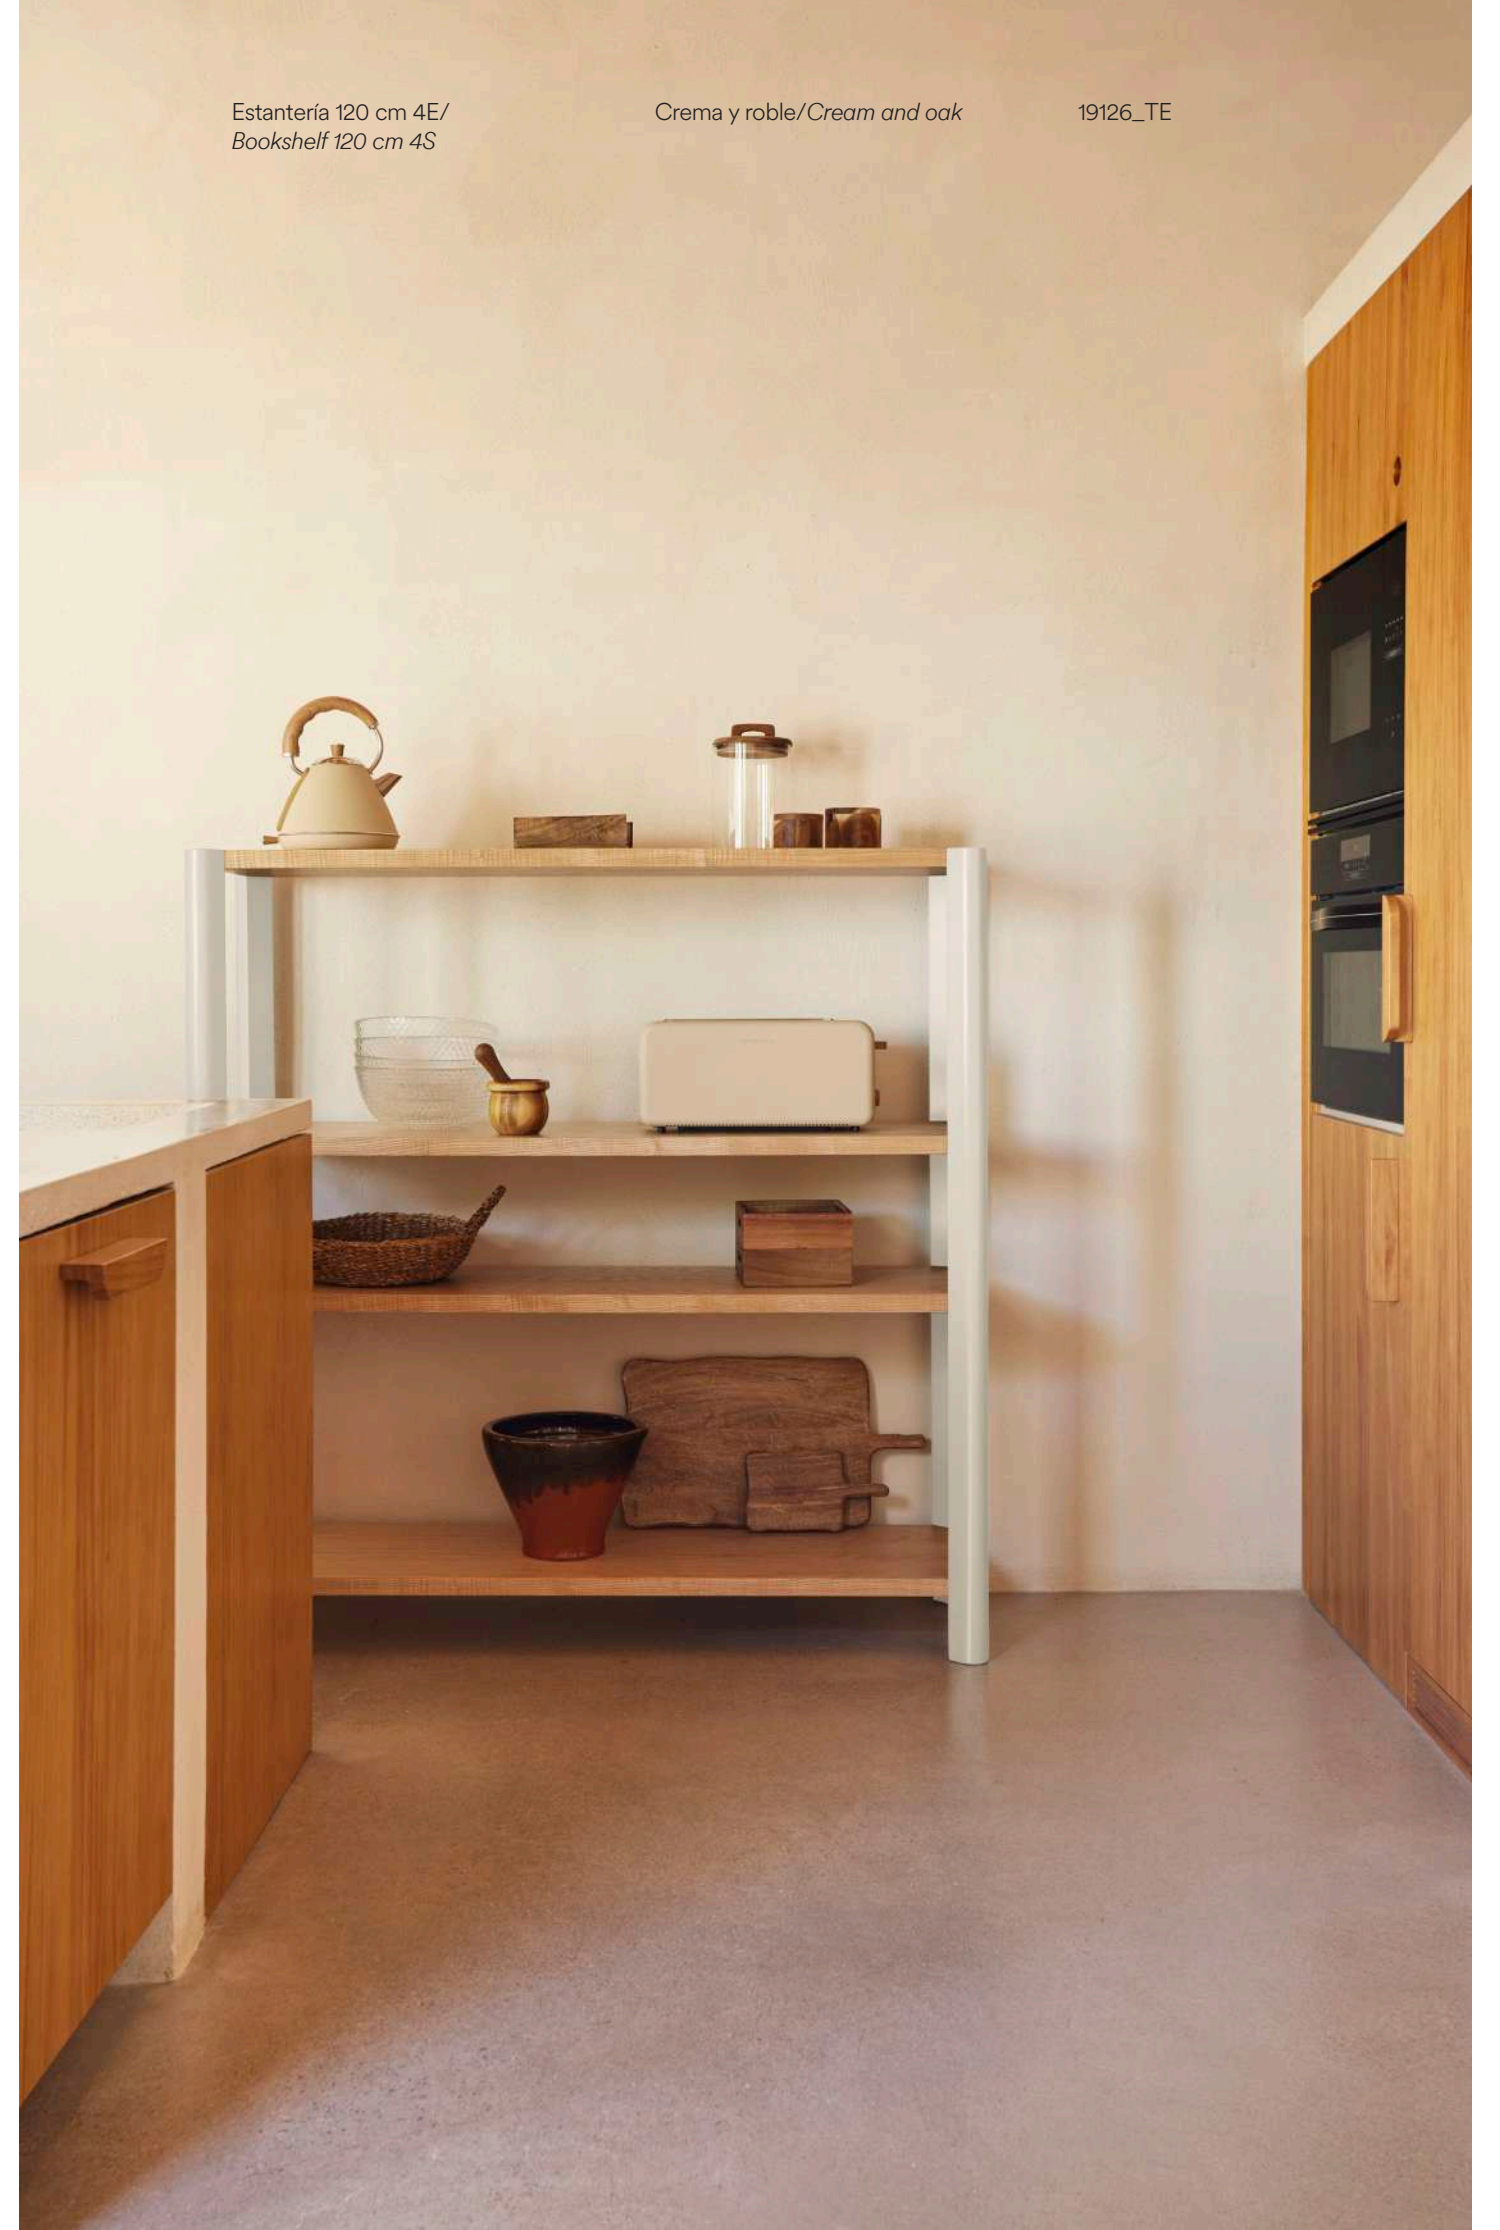

Estantería 120 cm 4E/
Bookshelf 120 cm 4S

Crema y roble/*Cream and oak*

19126_TE