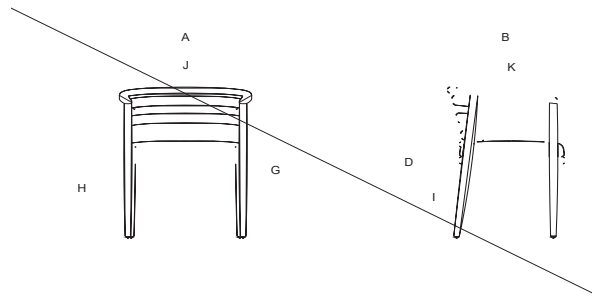

NUSA /

Sillón comedor - Dining armchair

CA53201

Dimensiones / Dimensions

Measures	A	B	C	D	E	F	G	H	I	J	K
cm	60	53	-	75	70	-	66	47.5	40	52	47.5
	Overall Width	Overall Depth	Overall Height with cushions	Overall Frame Height	Arm Height	Arm Width	Foot Height	Seat Height with cushions	Frame seat Height	Inside seat Width	Inside seat Depth

Materiales / Materials

Color / Aluminum Color.

Cuerda Poliéster / Polyester Rope.

CL53201

Dimensiones / Dimensions

Measures	A	B	C	D	E	F	G	H	I	J	K
cm	84	78	70	70	36	4	25	40	21	64	72
	Overall Width	Overall Depth	Overall Height with cushions	Overall Frame Height	Arm Height	Arm Width	Foot Height	Seat Height with cushions	Frame seat Height	Inside seat Width	Inside seat Depth

Materiales / Materials

Color / Aluminum Color.

Cuerda Poliéster / Polyester Rope.

SL53201

Dimensiones / Dimensions

Measures	A	B	C	D	E	F	G	H	I	J	K
cm	160	79	78	75	68.5	-	66	40	25	148.5	72
	Overall Width	Overall Depth	Overall Height with cushions	Overall Frame Height	Arm Height	Arm Width	Foot Height	Seat Height with cushions	Frame seat Height	Inside seat Width	Inside seat Depth

Materiales / Materials

Color / Aluminum Color.

Cuerda Poliéster / Polyester Rope.

LB53201

Dimensiones / Dimensions

Measures	A	B	C	D	E	F	G	H	I	J	K
cm	145	175	80	70	63.5	35	22	40	18	126.5	170
	Overall Width	Overall Depth	Overall Height with cushions	Overall Frame Height	Arm Height	Arm Width	Foot Height	Seat Height with cushions	Frame seat Height	Inside seat Width	Inside seat Depth