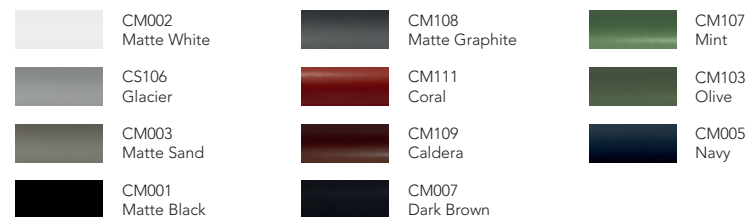

Materiales / Materials

Color / Aluminum Color.