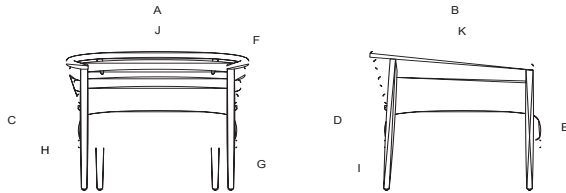

NUSA /

Sillón comedor - Dining armchair

CA53201

Dimensiones / Dimensions

Measures	A	B	C	D	E	F	G	H	I	J	K
cm	60	53	-	75	70	-	66	47.5	40	52	47.5
	Overall Width	Overall Depth	Overall Height with cushions	Overall Frame Height	Arm Height	Arm Width	Foot Height	Seat Height with cushions	Frame seat Height	Inside seat Width	Inside seat Depth

Materiales / Materials

Color / Aluminum Color.

Cuerda Poliéster / Polyester Rope.

CL53201

Dimensiones / Dimensions

Measures	A	B	C	D	E	F	G	H	I	J	K
cm	84	78	70	70	36	4	25	40	21	64	72
	Overall Width	Overall Depth	Overall Height with cushions	Overall Frame Height	Arm Height	Arm Width	Foot Height	Seat Height with cushions	Frame seat Height	Inside seat Width	Inside seat Depth

Materiales / Materials

Color / Aluminum Color.

Cuerda Poliéster / Polyester Rope.

SL53201

Dimensiones / Dimensions

Measures	A	B	C	D	E	F	G	H	I	J	K
cm	160	79	78	75	68.5	-	66	40	25	148.5	72
	Overall Width	Overall Depth	Overall Height with cushions	Overall Frame Height	Arm Height	Arm Width	Foot Height	Seat Height with cushions	Frame seat Height	Inside seat Width	Inside seat Depth