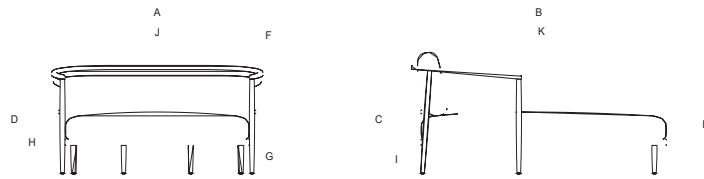

Materiales / Materials

Color / Aluminum Color.

Cuerda Poliéster / Polyester Rope.

LB53201

Dimensiones / Dimensions

Measures	A	B	C	D	E	F	G	H	I	J	K
cm	145	175	80	70	63.5	35	22	40	18	126.5	170
	Overall Width	Overall Depth	Overall Height with cushions	Overall Frame Height	Arm Height	Arm Width	Foot Height	Seat Height with cushions	Frame seat Height	Inside seat Width	Inside seat Depth