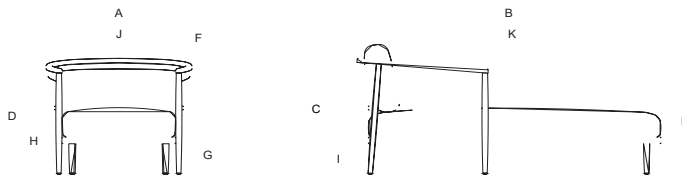

Materiales / Materials

Color / Aluminum Color.

Cuerda Poliéster / Polyester Rope.

LB53201

Dimensiones / Dimensions

Measures	A	B	C	D	E	F	G	H	I	J	K
cm	145	175	80	70	63.5	35	22	40	18	126.5	170
	Overall Width	Overall Depth	Overall Height with cushions	Overall Frame Height	Arm Height	Arm Width	Foot Height	Seat Height with cushions	Frame seat Height	Inside seat Width	Inside seat Depth

Materiales / Materials

Color / Aluminum Color.

Cuerda Poliéster / Polyester Rope.

NUSA /

Chaise lounge - Chaise lounge

LH53201

Dimensiones / Dimensions

Measures	A	B	C	D	E	F	G	H	I	J	K
cm	84	175	80	70	63.5	35	22	40	18	65.5	170
	Overall Width	Overall Depth	Overall Height with cushions	Overall Frame Height	Arm Height	Arm Width	Foot Height	Seat Height with cushions	Frame seat Height	Inside seat Width	Inside seat Depth