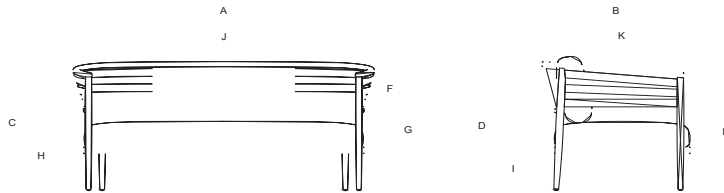

Materiales / Materials

Color / Aluminum Color.

Cuerda Poliéster / Polyester Rope.

SL53201

Dimensiones / Dimensions

Measures	A	B	C	D	E	F	G	H	I	J	K
cm	160	79	78	75	68.5	-	66	40	25	148.5	72
	Overall Width	Overall Depth	Overall Height with cushions	Overall Frame Height	Arm Height	Arm Width	Foot Height	Seat Height with cushions	Frame seat Height	Inside seat Width	Inside seat Depth