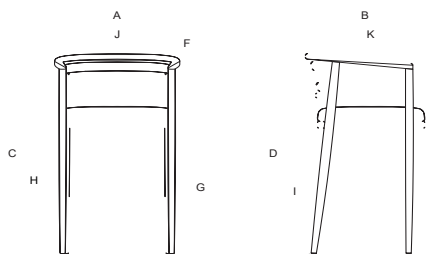

Materiales / Materials

Color / Aluminum Color.

Cuerda Poliéster / Polyester Rope.

CB53201

Dimensiones / Dimensions

Measures	A	B	C	D	E	F	G	H	I	J	K
cm	60	57	106	106	101	4	70	78	66	49	51
	Overall Width	Overall Depth	Overall Height with cushions	Overall Frame Height	Arm Height	Arm Width	Foot Height	Seat Height with cushions	Frame seat Height	Inside seat Width	Inside seat Depth

Materiales / Materials

Color / Aluminum Color.

Cuerda Poliéster / Polyester Rope.

LB53201

Dimensiones / Dimensions

Measures	A	B	C	D	E	F	G	H	I	J	K
cm	145	175	80	70	63.5	35	22	40	18	126.5	170
	Overall Width	Overall Depth	Overall Height with cushions	Overall Frame Height	Arm Height	Arm Width	Foot Height	Seat Height with cushions	Frame seat Height	Inside seat Width	Inside seat Depth