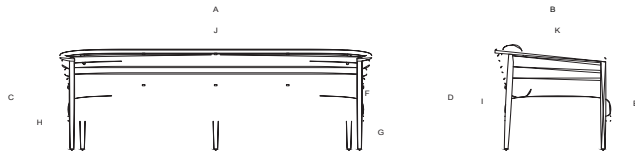

Materiales / Materials

Color / Aluminum Color.

Cuerda Poliéster / Polyester Rope.

SL53201

Dimensiones / Dimensions

Measures	A	B	C	D	E	F	G	H	I	J	K
cm	160	79	78	75	68.5	-	66	40	25	148.5	72
	Overall Width	Overall Depth	Overall Height with cushions	Overall Frame Height	Arm Height	Arm Width	Foot Height	Seat Height with cushions	Frame seat Height	Inside seat Width	Inside seat Depth

Materiales / Materials

Color / Aluminum Color.

Cuerda Poliéster / Polyester Rope.

NUSA /

Sofá tres plazas - Three seaters sofa

ST53201

Dimensiones / Dimensions

Measures	A	B	C	D	E	F	G	H	I	J	K
cm	212	79	78	75	68.5	3.5	25	40	71	201	72
	Overall Width	Overall Depth	Overall Height with cushions	Overall Frame Height	Arm Height	Arm Width	Foot Height	Seat Height with cushions	Frame seat Height	Inside seat Width	Inside seat Depth