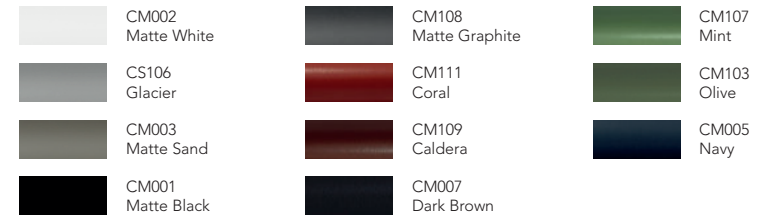

Materiales / Materials

Color / Aluminum Color.